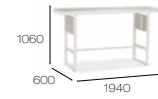

AIRPORT

26

AIRPORT Series

203681
Coffee Table

203681

Material:
Alum.: 60x9x1.6
Accessory:
Thickness 5mm clear glass

203694
Bar Table

203694

Material:
Alum.: 60x9x1.6
Accessory:
Thickness 5mm clear glass

203672
Dining Table

203672

Material:
Alum.: 60x9x1.6
Accessory:
Thickness 5mm clear glass

203693
Bar Chair(Without Arm)

203693

Material:
Alum.: 60x9x1.6
Accessory:
1 seat cushion + 1 back cushion

203695
Bar Chair

203695

Material:
Alum.: 60x9x1.6
Accessory:
1 seat cushion + 1 back cushion