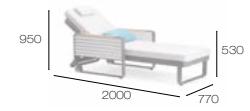

# AIRPORT

---

**203651**  
Lounge

**Material:**  
Alum.: 60x9x1.6

**Accessory:**  
1 seat cushion + 1 back cushion + 1 pillow

**203651**

**203691**  
Dining Car

**Material:**  
Alum.: 40x7MM Aluminum plate