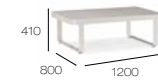

# AIRPORT

26

AIRPORT Series

**203681**  
Coffee Table

**203681**

**Material:**  
Alum.: 60x9x1.6  
**Accessory:**  
Thickness 5mm clear glass

**203694**  
Bar Table

**203694**