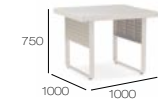

**Material:**  
Alum.: 60x9x1.6  
**Accessory:**  
Thickness 5mm clear glass

**203672**  
Dining Table

**203672**

**Material:**  
Alum.: 60x9x1.6  
**Accessory:**  
Thickness 5mm clear glass

**203693**  
Bar Chair(Without Arm)